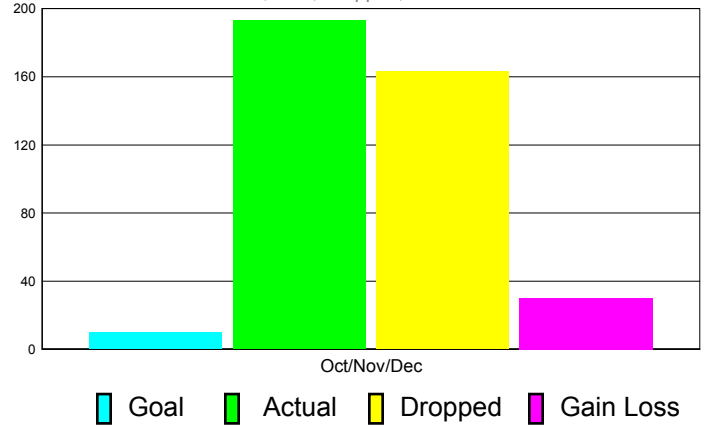

Membership Results 2011-2012

Goal, New, Dropped, Gain/Loss